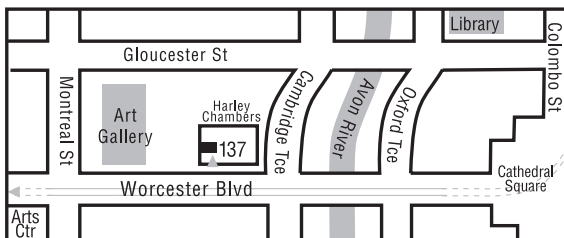

Find a class to suit your timetable.

No need to book

Suite 8, Ground floor, Harley Chambers
137 Cambridge Terrace (cnr Worcester Blvd)
Christchurch Use Worcester Boulevard entrance

www.innercityyoga.co.nz